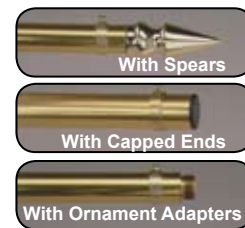

MODEL	ITEM #	HT.	DIA	# OF SECTIONS	1-11	12+	LBS.
MPF-11	050342	6'	1"	1	\$36.00	\$34.00	1.7
MPF-12	050343	8'	1"	1	40.00	38.00	2.2

GUIDON POLE SET

With Natural Oak Finish

Each set comes complete with Silver Metal Army Spear, Chrome Plated Brass Screw Joint and Chrome Plated Bottom Ferrule.

ARMY SPEAR

SCREW JOINT

BOTTOM FERRULE

ITEM #	HEIGHT	DIAMETER	# OF SECTIONS	1-11	12+	LBS.
050531	7'	1 1/4"	2	\$152.00	\$144.00	4.6
050532	8'	1 1/4"	2	160.00	152.00	5.1
050533	9'	1 1/4"	2	170.00	162.00	5.4

INDOOR & PARADE ACCESSORIES

1 1/8" DIAMETER DELUXE ALUMINUM LEAD PARADE BANNER POLES

Your choice of silver mill finish or shiny, bright-dipped gold anodized finish. These poles come complete with flag rings, and your choice of gold spear ends, capped ends or the ends supplied with an ornament adapter only (no ornaments). Two piece poles are coupled together with a solid brass, precision-machined screw joint. The length of each pole was determined by allowing 6" on each side for hand positions. *NOTE: The banner pictured is NOT included in the pricing below. When ordering a silver pole, gold ornaments are supplied as standard.*